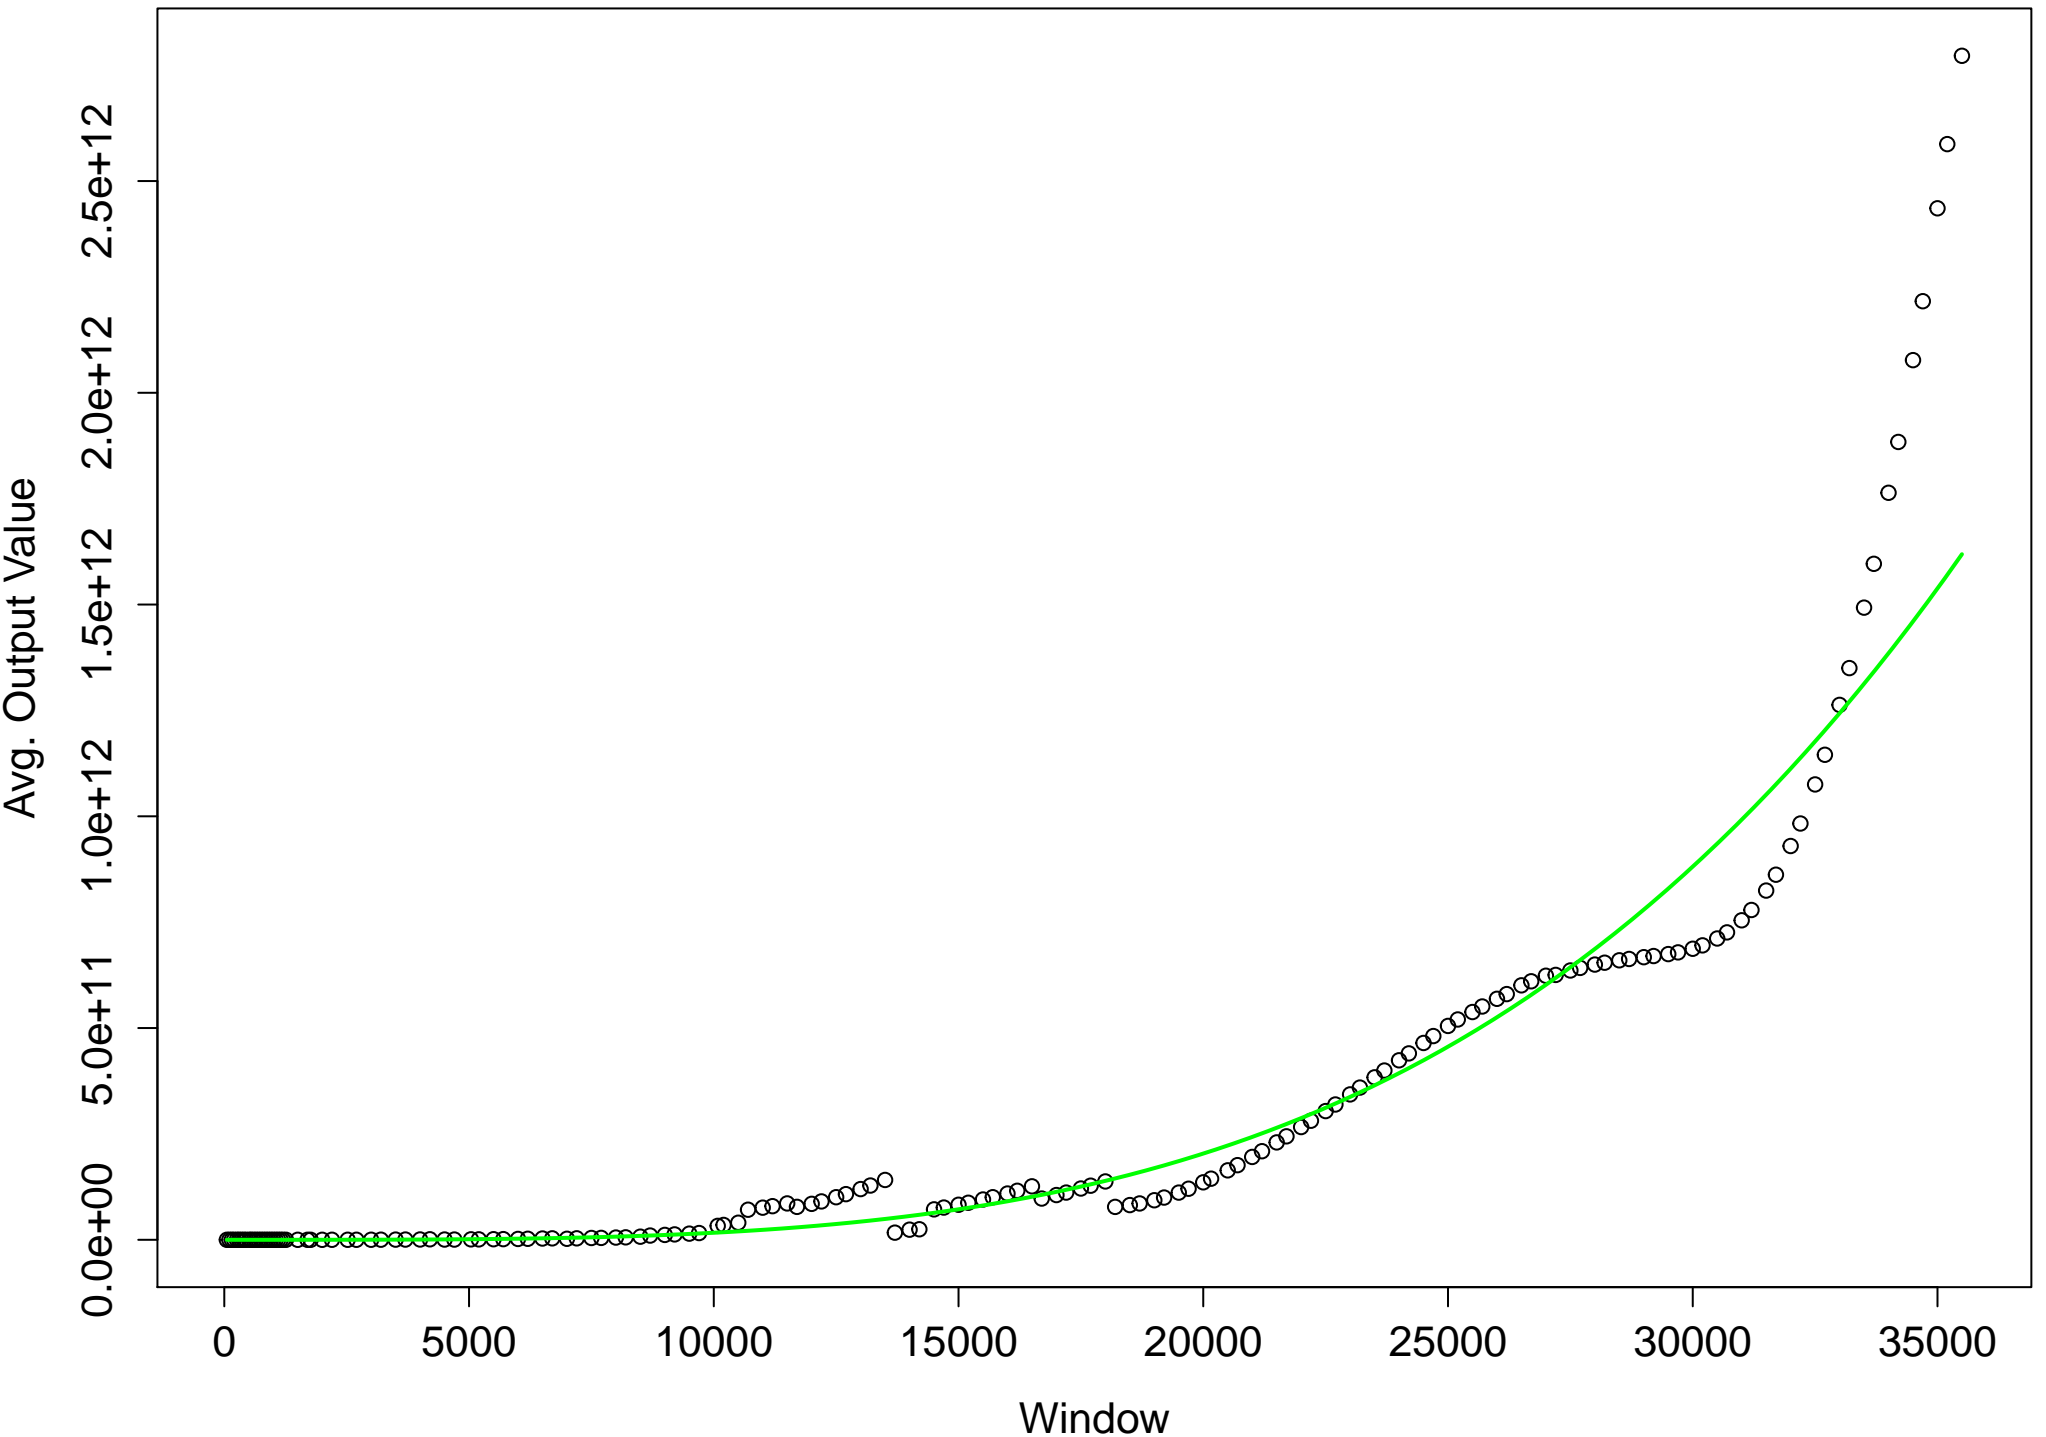

Avg. Value vs. Window

*Aggregate results from 17,330 timeseries